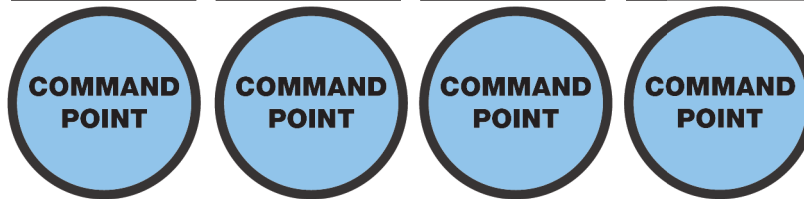

GAME TOKENS SHEET

Coordinated Attack

Radio Silence

Evade

Damage Control

Quick Height Check Ruler

Haywire

Corrosion