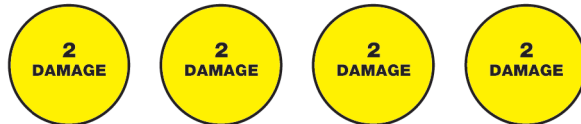

GAME TOKENS SHEET

Coordinated Attack

Radio Silence

Evade

Damage Control

Quick Height Check Ruler

Haywire

Corrosion

Immobilized

Dangerous Terrain