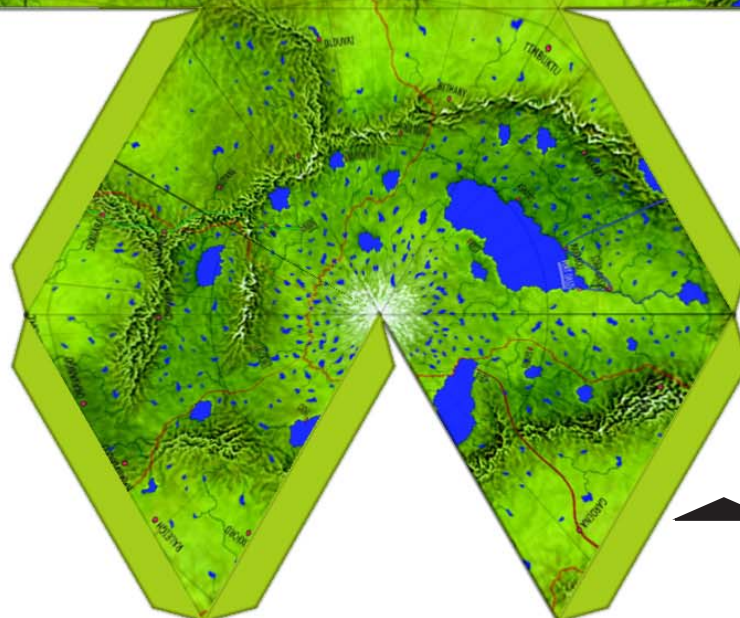

# TERRANOVA GLOBE

Tired of plotting out great circle routes on a Universal Transverse Mercator projection map? This icosahedron of Terranova will help you visualize the the planet without those pesky VRML plugins.

The model is easily assembled. Fold on the lines and glue on the tabs. See figure 1 for more details if required.

Makes a fine desk adornment for your home or office.

## ASSEMBLY

Figure 1: Exploded view.