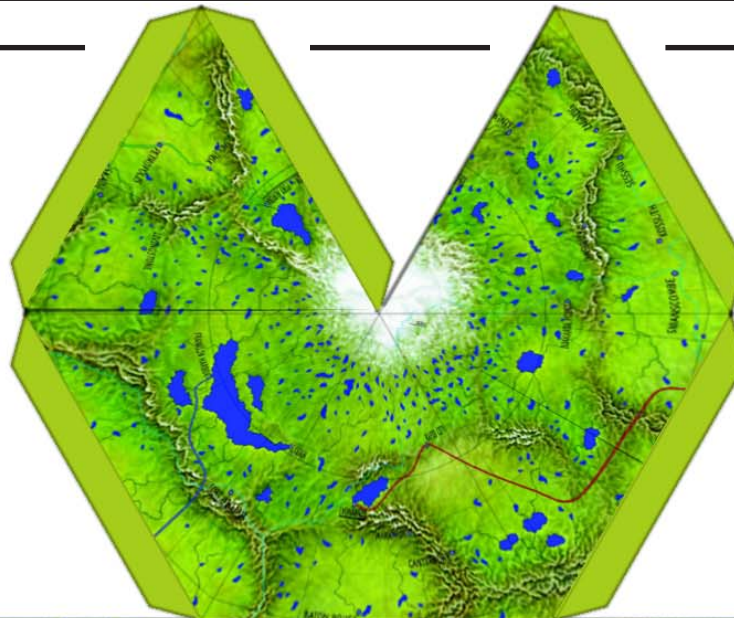

# TERRANOVA GLOBE

Tired of plotting out great circle routes on a Universal Transverse Mercator projection map? This icosahedron of Terranova will help you visualize the the planet without those pesky VRML plugins.

The model is easily assembled. Fold on the lines and glue on the tabs. See figure 1 for more details if required.

Makes a fine desk adornment for your home or office.

## ASSEMBLY

Figure 1: Exploded view.